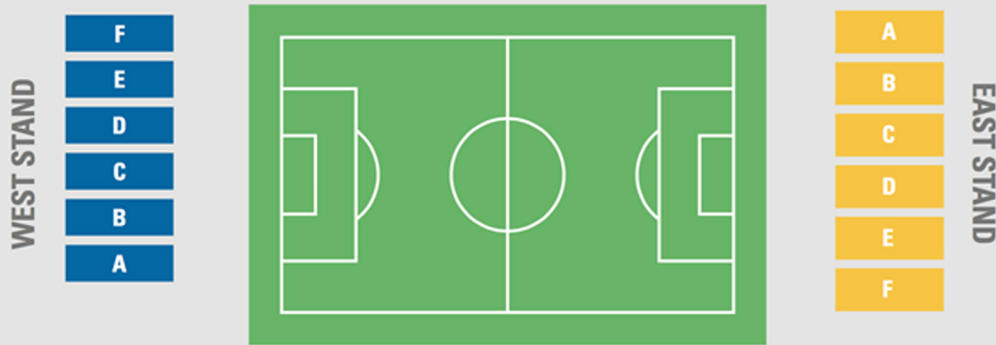

NORTH STAND

SOUTH STAND

- General Seating
- Grandstand Seating
- Family Seating
- VIP Seating
- Press Seating

NEW SEATING LABELS

NEW BLOCK	OLD BLOCK	NEW BLOCK	OLD BLOCK
NLA	N/A	NUL 4	NUP SEATS 1-12
NLB 3	NLQ SEATS 1-12	NUM 4	NUP SEATS 13-25
NLC 3	NLQ SEATS 13-25	NUM 6	NUN SEATS 1-14
NLC 5	NLO SEATS 1-14	NUN 6	NUN SEATS 15-28
NLD 5	NLO SEATS 15-28	NUN 8	NUL SEATS 1-14
NLD 7	NLM SEATS 1-14	NUO 8	NUL SEATS 15-28
NLE 7	NLM SEATS 15-28	NUO 10	NUJ SEATS 1-12
NLE 9	NLK SEATS 1-14	NUP 10	NUJ SEATS 15-26
NLF 9	NLK SEATS 15-26	NUP 11	NUH SEATS 1-12
NLF 12	NLG SEATS 1-12	NUQ 11	NUH SEATS 15-28
NLG 12	NLG SEATS 13-28	NUQ 13	NUF SEATS 1-14
NLG 14	NLE SEATS 1-14	NUR 13	NUF SEATS 15-28
NLH 14	NLE SEATS 15-28	NUR 15	NUD SEATS 1-14
NLH 16	NLC SEATS 1-14		